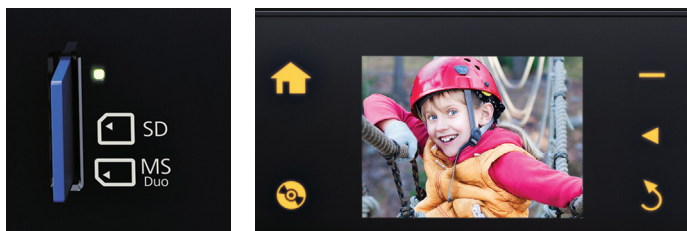

PC-free photo printing made easy

Preview, edit and print photos, PC-free, using the built-in card slots⁵ and large, 2.5" LCD with convenient touch panel.