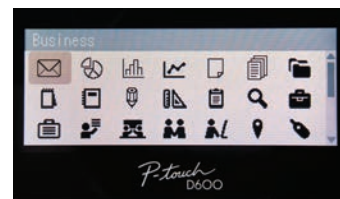

14 fonts : 99 frames
Over 600 symbols

Technical Specifications

General

Hardware Type	Desktop
Keyboard	Qwerty & Numeric
Display Type	LCD (Backlight)
LCD Display	20 Characters x 3 line LCD
Built In Languages	20 languages (English, German, French, Spanish, Portuguese, Portuguese-Bra, Italian, Dutch, Danish, Norwegian, Swedish, Finnish, Hungarian, Czech, Polish, Romanian, Slovene, Slovak, Croatian, Turkish)
Feed	Yes
Cable Labelling Function	3 kinds (Cable Wrap, Cable Flag, FacePlate)
Label Collection	25 Kinds

Labeller

Print Engine	Direct thermal
Print Speed	30 mm / sec
Printer Resolution	180dpi / 180 x 360dpi in high resolution mode
Emulation	Raster mode
Max Print Height	18mm
Max Print Length	300mm
Tape Cutter	Auto
Tape Length Setting	Auto / 30mm-300mm
Tape Length	8Metres
Tape Colour Detection	Yes
Tape Included	TZe-241 (18mm Black/White 4m)
Fonts Labeller	14 (Helsinki, Brussels, Belgium, Florida, Los Angels, San Diego, US, Calgary, Atlanta, Adams, Brunei, Sofia, Germany, LetterGothic) or PC Select
Font Sizes	7 kinds (Auto/ 6/ 9/ 12/ 18/ 24/ 36/ 42pt) or PC Select
Font Styles	11 (Normal, Bold, Outline, Shadow, Solid, Italic, Italic Bold, Italic Outline, Italic Shadow, Italic Solid, Vertical, Vertical Bold) or PC Select
Font Widths	5 (x2, x3/2, Normal, x 2/3, x1/2)
Frames and Backgrounds	99 Frames
Characters and Symbols	825 Chars / 617 Sym

Time and Date Feature	Yes
Memory	Text Buffer 280 Chrs / Label Buffer 2,800 Chrs
BarCodes	9 (CODE39, ITF 2/5, EAN13, EAN8, UPC-A, UPC-E, CODABAR, GS1-128(UCC/EAN128), CODE128)
Auto Number / Format	Yes
Underline	Yes
Multi Line Print	7
Repeat Print	Yes (1-9)
Mirror Print	Yes
Vertical Print	Yes (in the style setting)
Print Preview	Yes (Label / Print Preview)

Software

Software Supplied	Windows: P-touch Editor 5.0, Printer Driver Mac: P-touch Editor 5.0, Printer Driver

Connectivity

Interface	USB
Operating System	Windows 7® / 8® (32&64bit), Vista® (32&64bit) Mac OS X 10.6 or greater

Consumable

Tape Type	TZe laminated & non-laminated
Tape Widths	3.5, 6, 9, 12, 18, 24mm

Weight and Measures

Size	201x86x192 (WxHxD) mm
Weight	940g (without tape & batteries)
Size With Carton	260x319x121 (WxHxD) mm
Weight With Carton	1.75 kg

Options

Optional Power (Not included)	6 x AA Batteries

Power Supply

Batteries (Not included)	6 x AA(LR06 / Ni-MH HR06 x 6 pcs)
AC Adaptor	(AD-E001) (Included)
Auto Power Off	5 minutes - Battery, 60 minutes - USB 8 hours - AC Adaptor

Others

Energy Star Compliant	Yes
Warranty	3 Years Return To Base
Carton Contents	PT-D600, Users Guide, USB Cable, AC Adaptor (AD-E001) TZe-251 (24mm Black/White 4m)

P-touch

**TZe
TAPE**

Contact:

brother
at your side