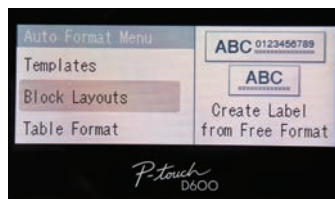

PT-D600 Professional PC-Connectable Labelling Machine

Desktop labelling machine with PC connection, label design software and colour screen.

- Large colour graphic display with backlight
- Wide PC style keyboard
- Automatic label cutter
- Built-in editable label designs for common labelling applications
- Prints 3.5, 6, 9, 12, 18 and 24mm labels

LABELS THAT STICK.

P-touch

PT-D600

The P-touch D600 creates durable fade-proof labels by using the easy-to-use integrated labelling functions, or directly from your PC or Mac thanks to the fully-featured P-touch Editor label design software.

A large colour LCD display with label preview function, and a wide PC-style keyboard make it easy to quickly produce your labels in various colour and size combinations.

Automatic label cutter

Print labels from your PC or Mac

High-resolution colour display

14 fonts : 99 frames
Over 600 symbols

Technical Specifications

General

Hardware Type	Desktop
Keyboard	Qwerty & Numeric
Display Type	LCD (Backlight)
LCD Display	20 Characters x 3 line LCD
Built In Languages	20 languages (English, German, French, Spanish, Portuguese, Portuguese-Bra, Italian, Dutch, Danish, Norwegian, Swedish, Finnish, Hungarian, Czech, Polish, Romanian, Slovene, Slovak, Croatian, Turkish)
Feed	Yes
Cable Labelling Function	3 kinds (Cable Wrap, Cable Flag, FacePlate)
Label Collection	25 Kinds