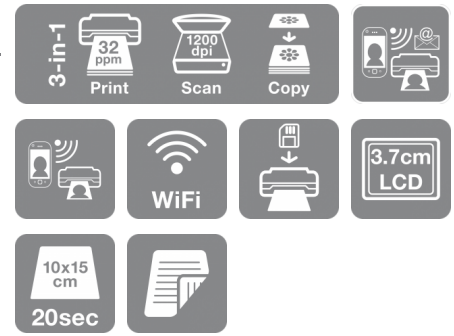

DATASHEET

Create outstanding photos and crisp, clear text documents with this Wi-Fi all-in-one, with individual inks and easy-to-use features.

Looking to print high-quality photos and text documents at home? Our XP-540 is the ideal solution. You can save money as the printer uses individual inks, allowing you to replace only the colour used. There's no need to be deskbound; send your items to print using the mobile printing suite, Epson Connect. It's a pleasure to use too, with the colour LCD screen making it easy to navigate.

Best of both worlds

Printing impressive photos at home can be a reality; with the five-colour Claria Premium dye and pigment ink-set, your photographs can be crystal clear with vibrant colours and deep, rich blacks thanks to the addition of a Photo Black ink cartridge.

Mobile printing

Printing photos and documents on the go is easy with the XP-540. Unlock the potential of your smartphone or tablet by downloading the iPrint app¹ to print and scan wirelessly. Make the most of your Facebook photos with the Creative Print¹ app, which allows you to print photos directly, create custom greeting cards, turn photos into colouring book templates, and plenty more. In addition, you can email documents and photos directly to the printer from almost anywhere in the world with Epson Email Print¹.

Easy to use features

The XP-540 comes with a tilting control panel and a 3.7cm colour LCD screen for ease of use. Easily load and replace paper using the front-facing paper tray, and save time and money with double-sided printing. What's more, you don't need to spend time connecting to a PC before printing photos; simply slot in a memory card and follow the menu prompts to print.

KEY FEATURES

- **Compact Wi-Fi all-in-one**
  Print, scan and copy
- **Mobile printing**
  Freedom to print and scan from almost anywhere¹
- **Wi-Fi and Wi-Fi Direct**
  Wireless printing with or without a network
- **Fast, duplex printing**
  Saves time, money and helps reduce environmental impacts.
- **3.7cm colour LCD screen**
  Scan, copy and print photos directly from a memory card