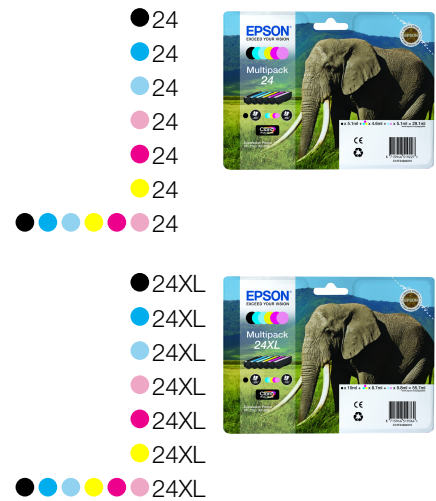

LOGISTICS INFORMATION

SKU	C11CD28301
Barcode	8715946529059
Dimensions Single Carton	578 x 239 x 459 mm
Carton Weight	11 Kg
Multiple Order Quantity	1 Units
Country of Origin	Indonesia
Pallet Size Euro	16 Units (2 x 8)
Pallet Size Block	32 Units (4 x 8)

WHAT'S IN THE BOX

- Individual Ink Cartridges
- Main unit
- Power cable
- Setup guide
- Software (CD)
- Warranty document

INK CARTRIDGE COMPATIBILITY

INK YIELD DATA

	Elephant 24	Elephant 24XL
Black	240 pages*	500 pages*
Cyan, Magenta, Yellow	360 pages*	740 pages*